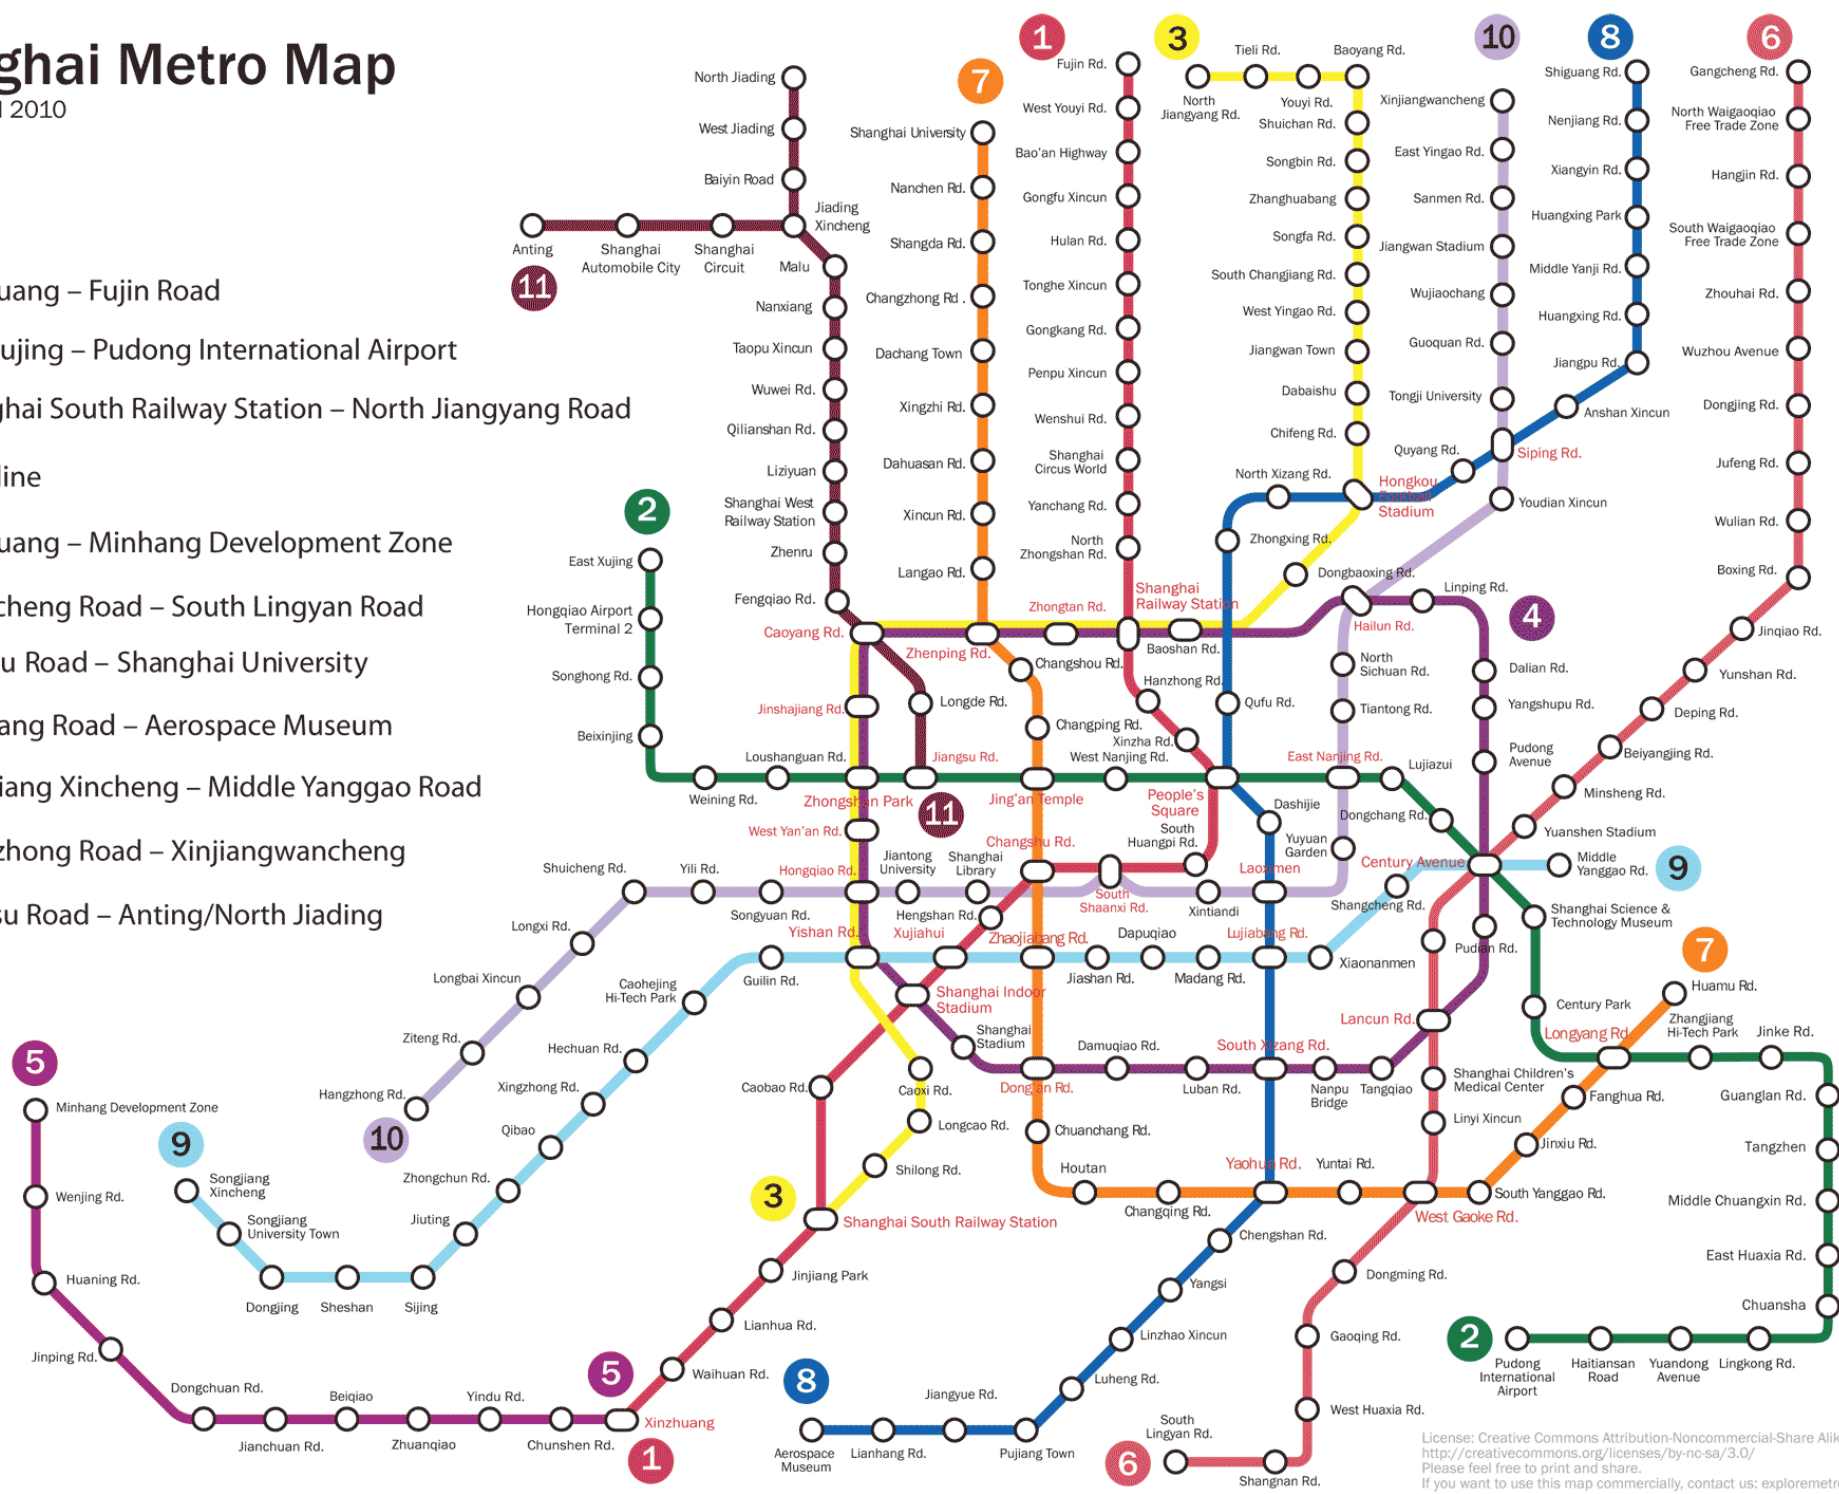

Shanghai Metro Map

Updated April 2010

- 1** Xinzhuang – Fujin Road
- 2** East Xujing – Pudong International Airport
- 3** Shanghai South Railway Station – North Jiangyang Road
- 4** Loop line
- 5** Xinzhuang – Minhang Development Zone
- 6** Gangcheng Road – South Lingyan Road
- 7** Huamu Road – Shanghai University
- 8** Shiguang Road – Aerospace Museum
- 9** Songjiang Xincheng – Middle Yanggao Road
- 10** Hangzhong Road – Xinjiangwancheng
- 11** Jiangsu Road – Anting/North Jiading

License: Creative Commons Attribution-NonCommercial-Share Alike
<http://creativecommons.org/licenses/by-nc-sa/3.0/>
 Please feel free to print and share.
 If you want to use this map commercially, contact us: exploremetro.com/contact